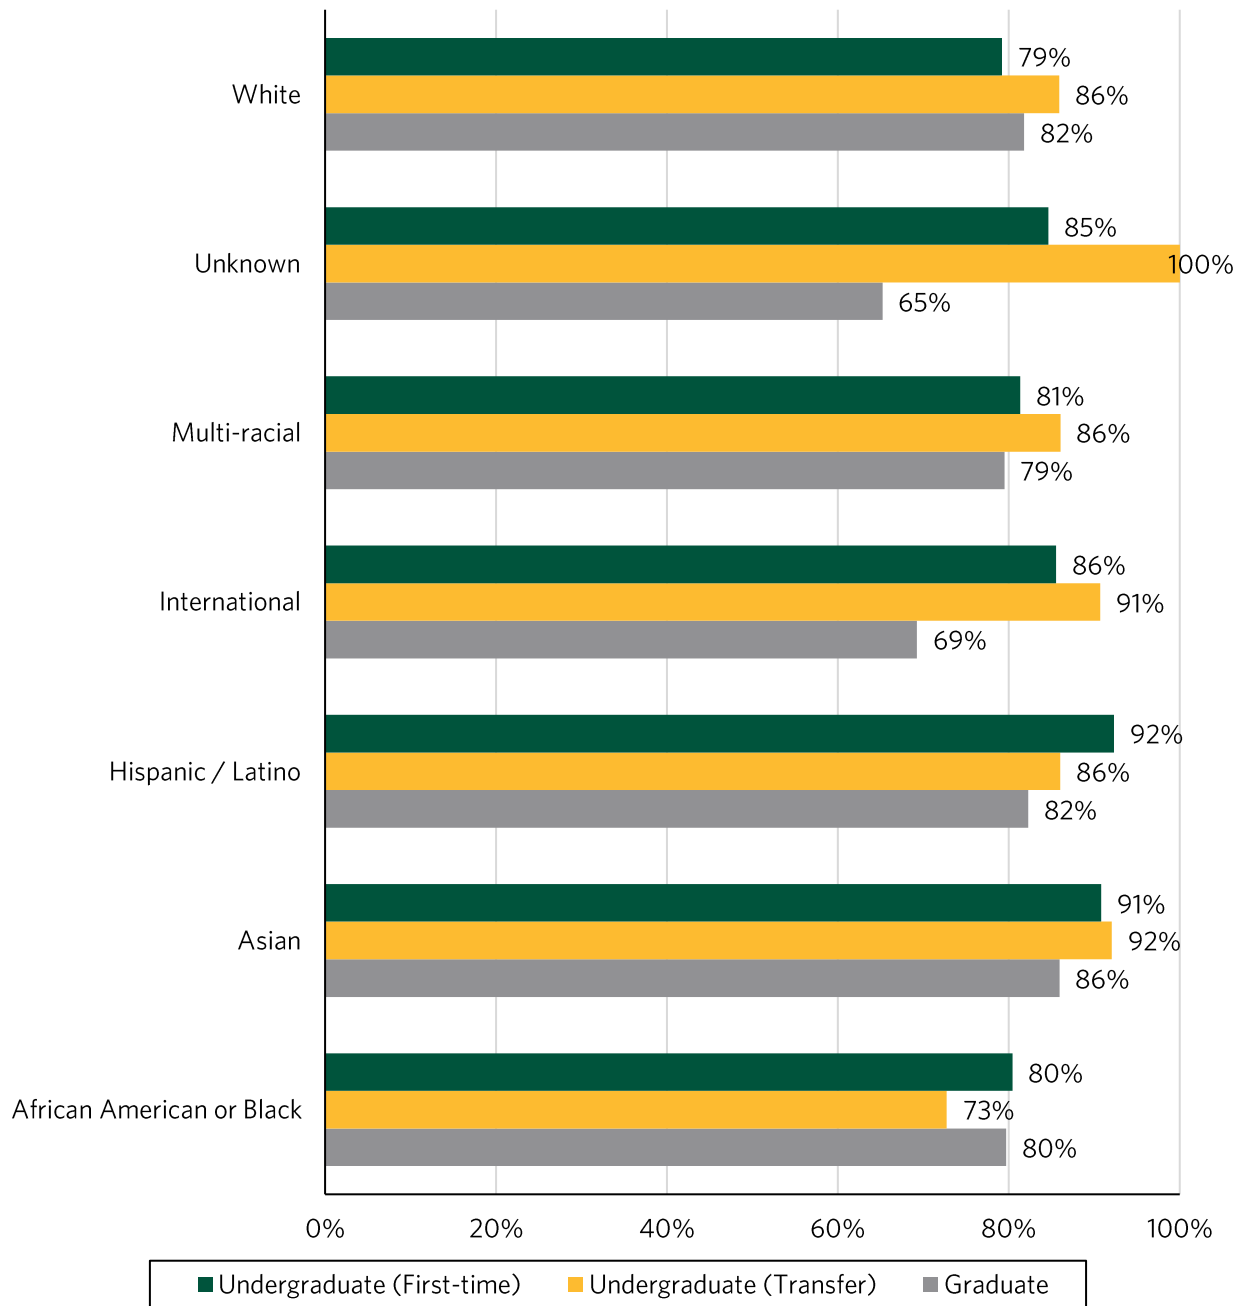

One-year Retention Rates (Fall 2014 Cohort)