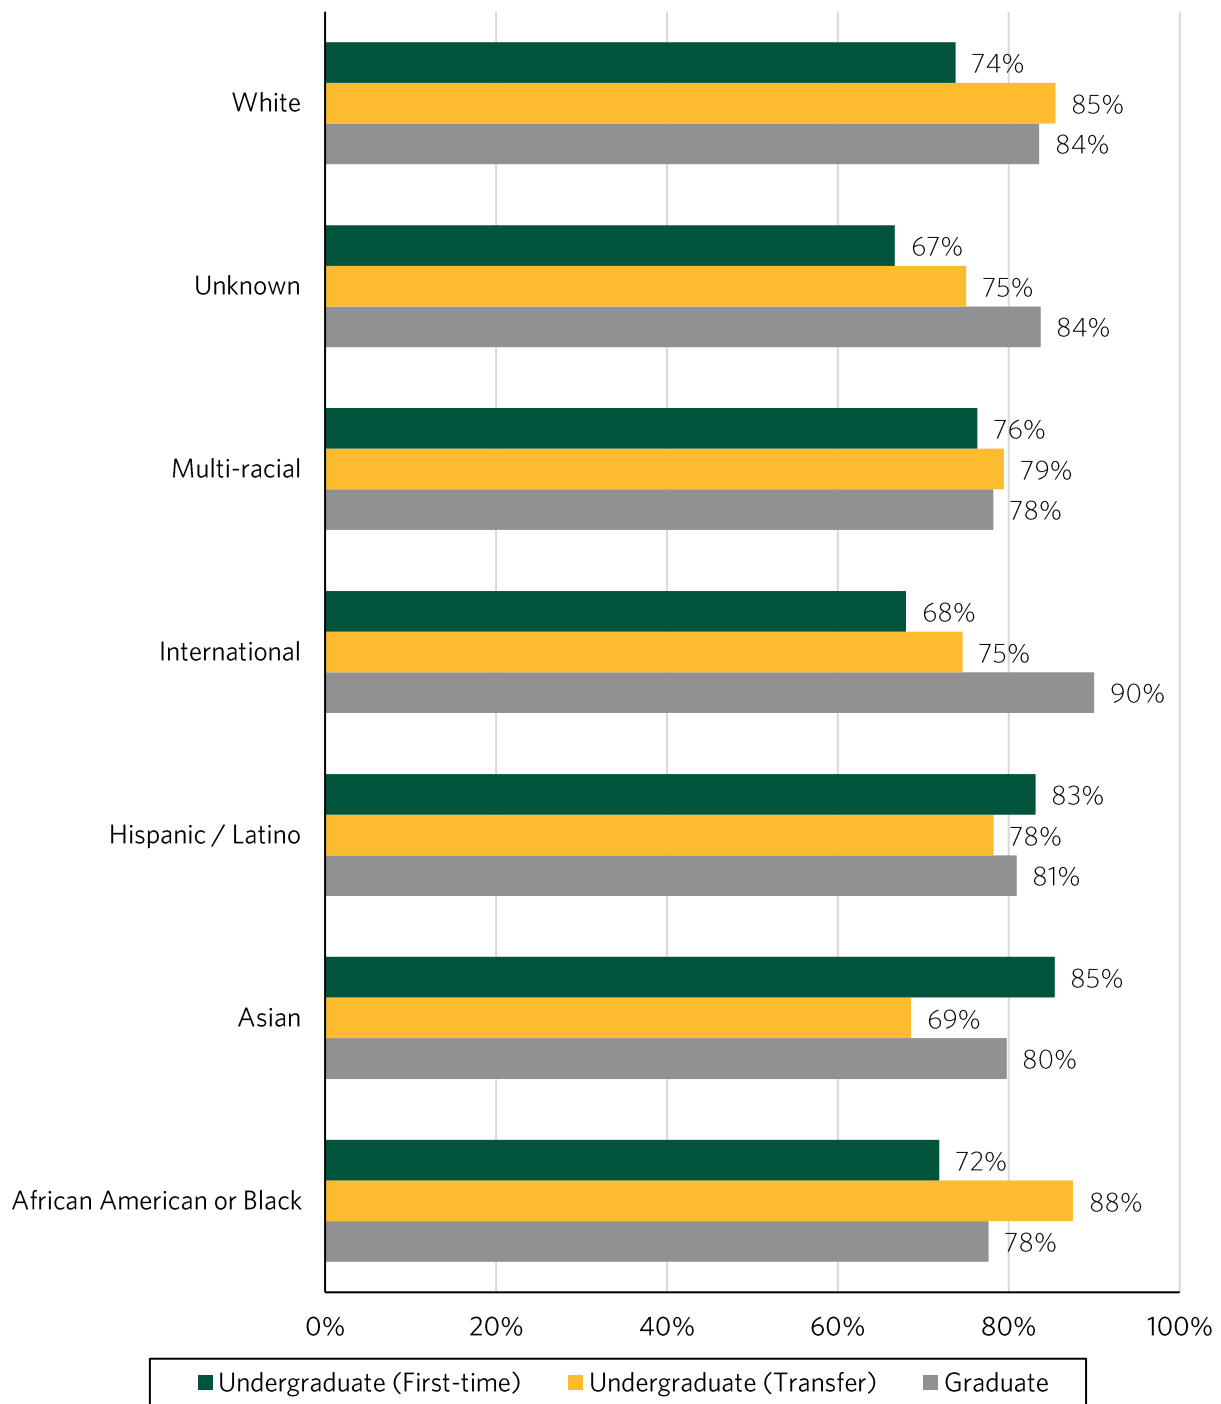

Six-year Graduation Rates (Fall 2011 Cohort)