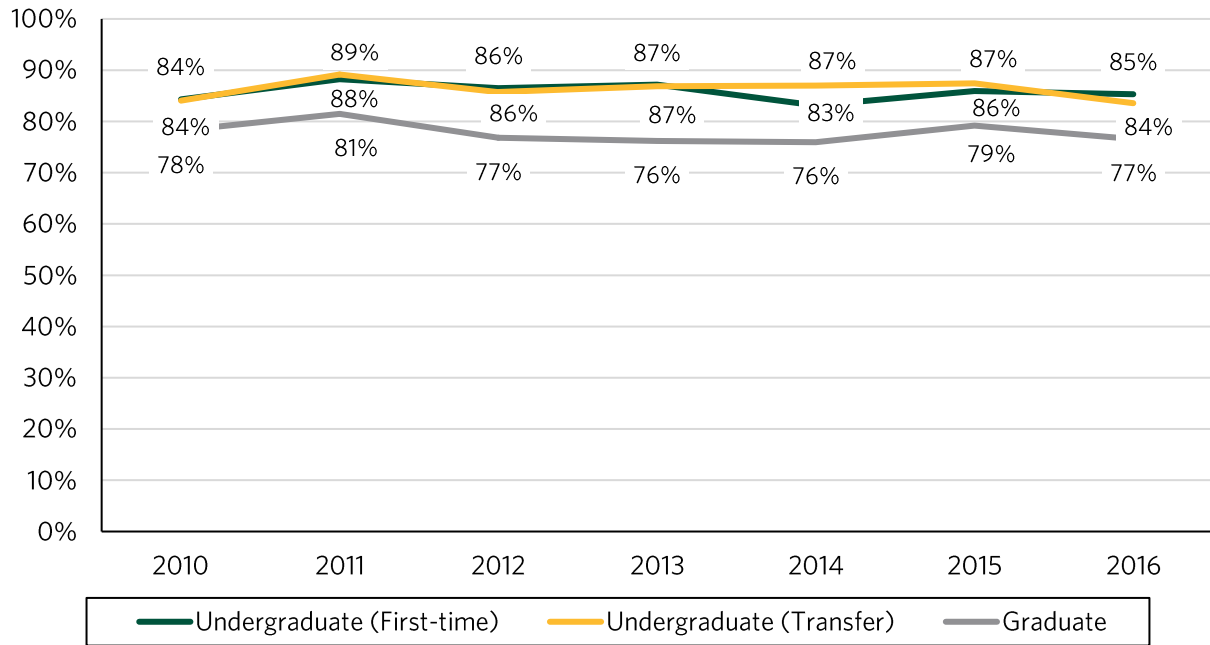

INSTITUTIONAL RETENTION RATES Continued to Second Fall

One-year Retention Rates