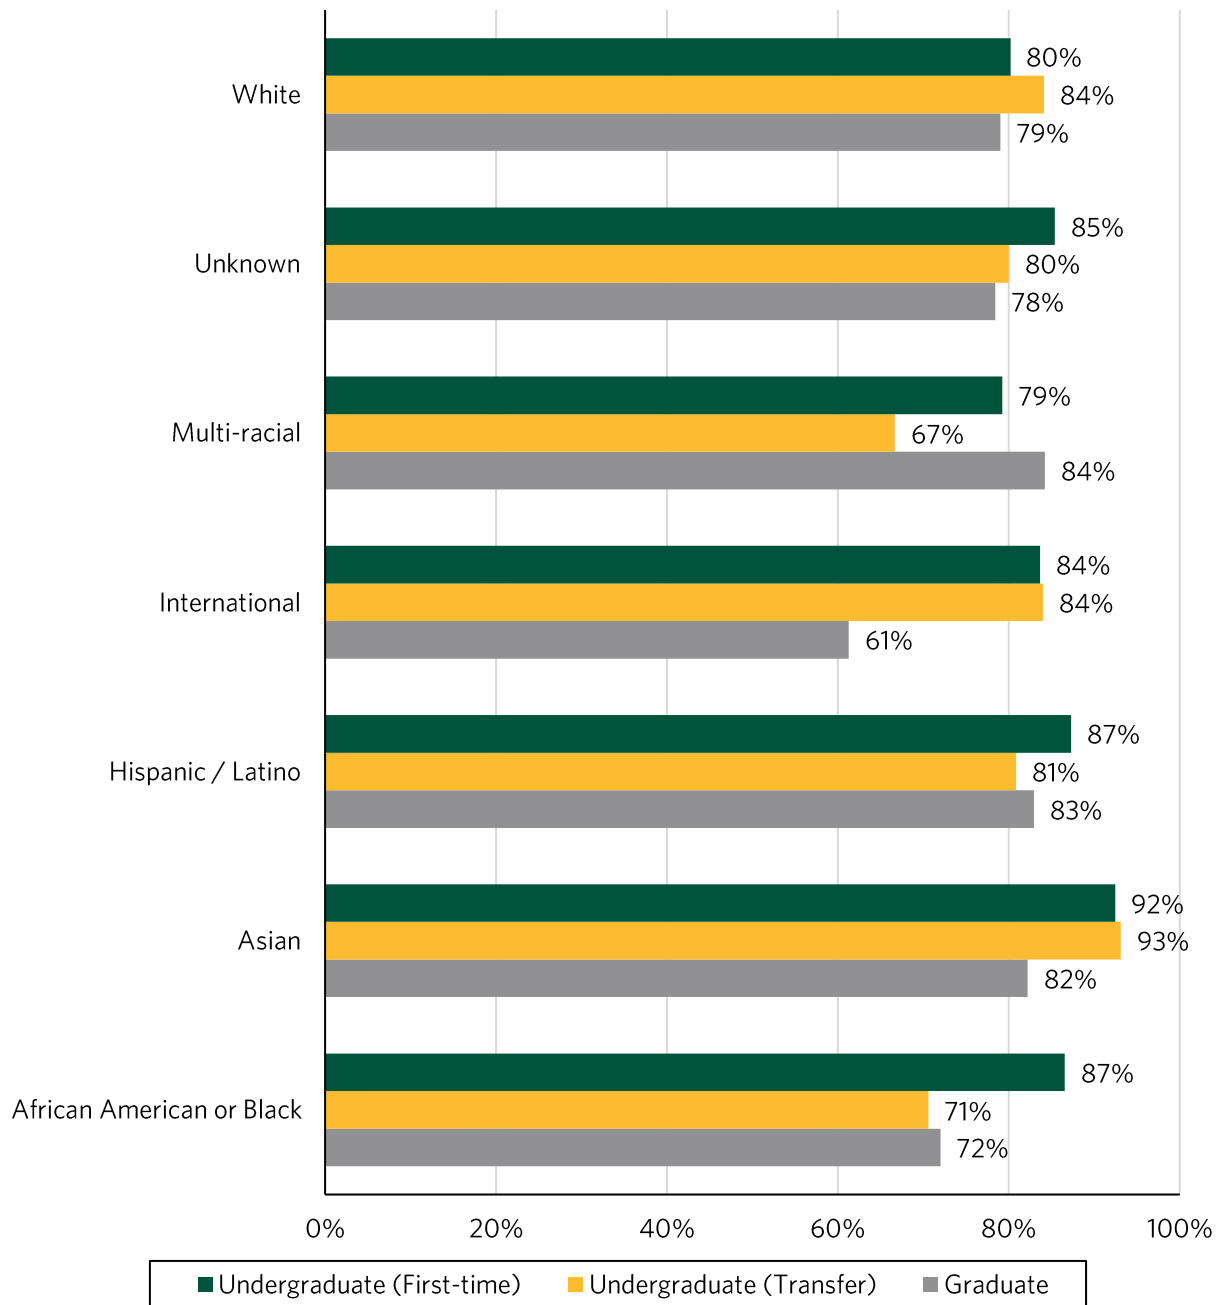

### RETENTION RATES BY SEX

#### Female One-year Retention Rates

#### Male One-year Retention Rates

**RETENTION RATES BY IPEDS RACE/ETHNICITY\***

One-year Retention Rates (Fall 2015 Cohort)

\*Consistent with USF data governance standards, racial and ethnic categories with less than eight students are not included to protect the students identity.