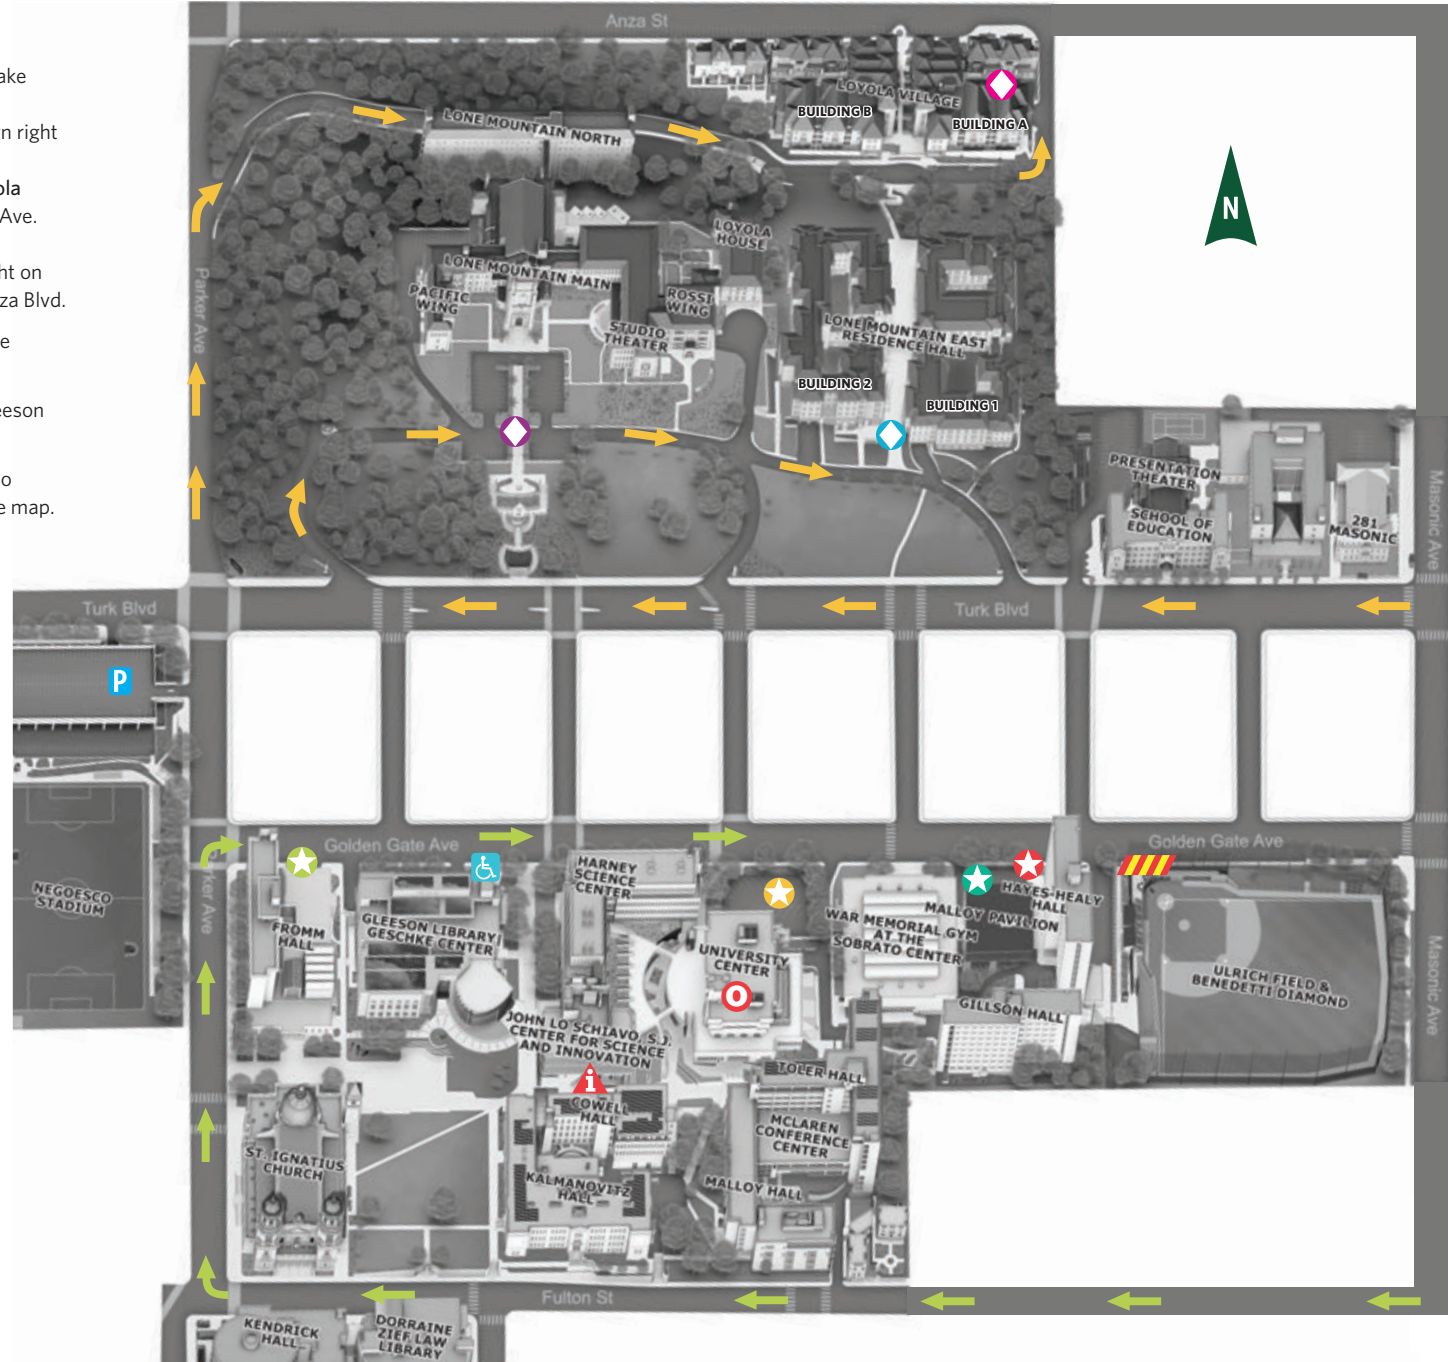

IMPORTANT INFORMATION

TRAFFIC FLOW: Approach the campus via Fulton St.

- Lower Campus residents proceed up Fulton St. and take a right on Parker Ave.
- Fromm, Hayes-Healy, Gillson and Toler residents turn right onto Golden Gate Ave.
- Lone Mountain North, Lone Mountain East, and Loyola Village residents travel west on Turk towards Parker Ave. The Lone Mountain ramp will be on the right before Parker Ave. Loyola Village is accessed by taking a right on Parker Ave., then a right either up the ramp or via Anza Blvd.

PARKING: Limited parking is available at Koret lot. You will be provided parking information once you unload.

Wheelchair accessible parking is available in the east Gleeson Library lot.

MAIN CAMPUS TAXI & RIDESHARE: Please direct your driver to 2299 Golden Gate Ave. as indicated by the symbol on the map.

CARTS: A limited number of laundry carts are available to assist with unloading.

RESTRICTIONS: U-Hauls, overhead storage containers, and oversized vehicles will not be able to enter campus parking garages/lots.

SYMBOL LEGEND

-  Main Campus Traffic Flow
-  Lone Mountain/Loyola Village Traffic Flow
-  Fromm Hall Unloading (green)
-  Toler Hall Unloading (gold)
-  Gillson Hall Unloading (teal)
-  Hayes-Healy Hall Unloading (red)
-  Loyola Village Unloading (pink)
-  Lone Mountain North Unloading (purple)
-  Lone Mountain East Unloading (blue)
-  One Card Office
-  Info Booth
-  Wheelchair Accessible Parking
-  Main Campus Taxi & Rideshare Zone
-  Koret Lot Parking