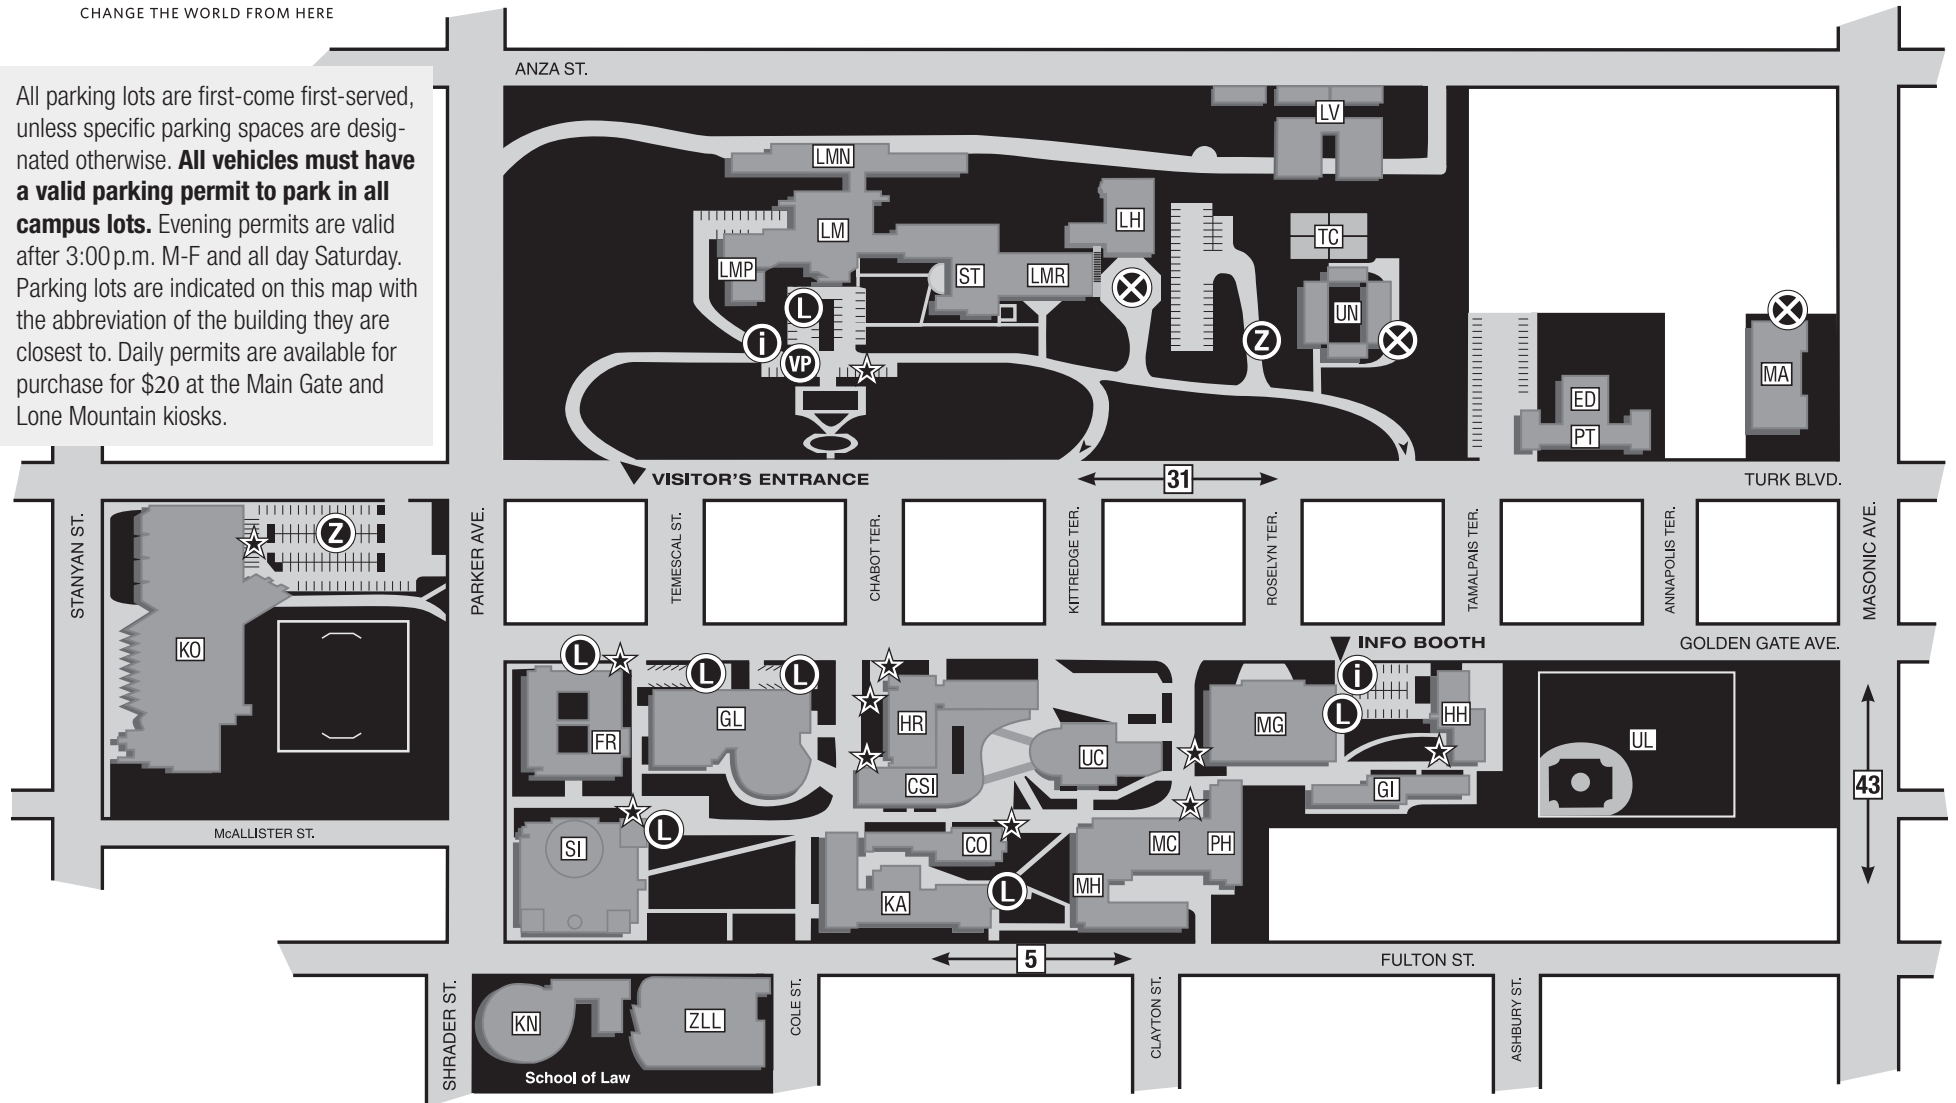

University of San Francisco Campus Transportation Map

Department of Public Safety, University Center 5th Floor

All parking lots are first-come first-served, unless specific parking spaces are designated otherwise. **All vehicles must have a valid parking permit to park in all campus lots.** Evening permits are valid after 3:00 p.m. M-F and all day Saturday. Parking lots are indicated on this map with the abbreviation of the building they are closest to. Daily permits are available for purchase for \$20 at the Main Gate and Lone Mountain kiosks.

MAIN CAMPUS PARKING LOTS

- FR** XARTS Lot
- GL** Gleeson Library (East & West)
- HH** Hayes-Healy Underground Garage
- KN** Kendrick Garage
- KO** Koret Center (Upper & Lower)
- MG** Memorial Gym Lot

LONE MOUNTAIN CAMPUS PARKING LOTS

- LH** Loyola Lot (after Loyola House driveway)
- LM** Lone Mountain Circle Lot
- LMN** Lone Mountain North Ramps
- LMP** Pacific Wing Lot
- LV** Loyola Village (*Residents Only*)
PERMIT HOLDERS CANNOT PARK IN ON-CAMPUS LOTS
- Lone Mountain Ramps

SCHOOL OF EDUCATION

- ED** School of Education Lot

 Daily Permit and Information Kiosk

 No Parking allowed

 Visitor Parking
Permit issued by Public Safety

 On Campus Bike Racks

 Zip Car designated parking spaces.
There are 6 Zip Car stalls in Koret
Upper Lot and 4 at the Loyola Lot.